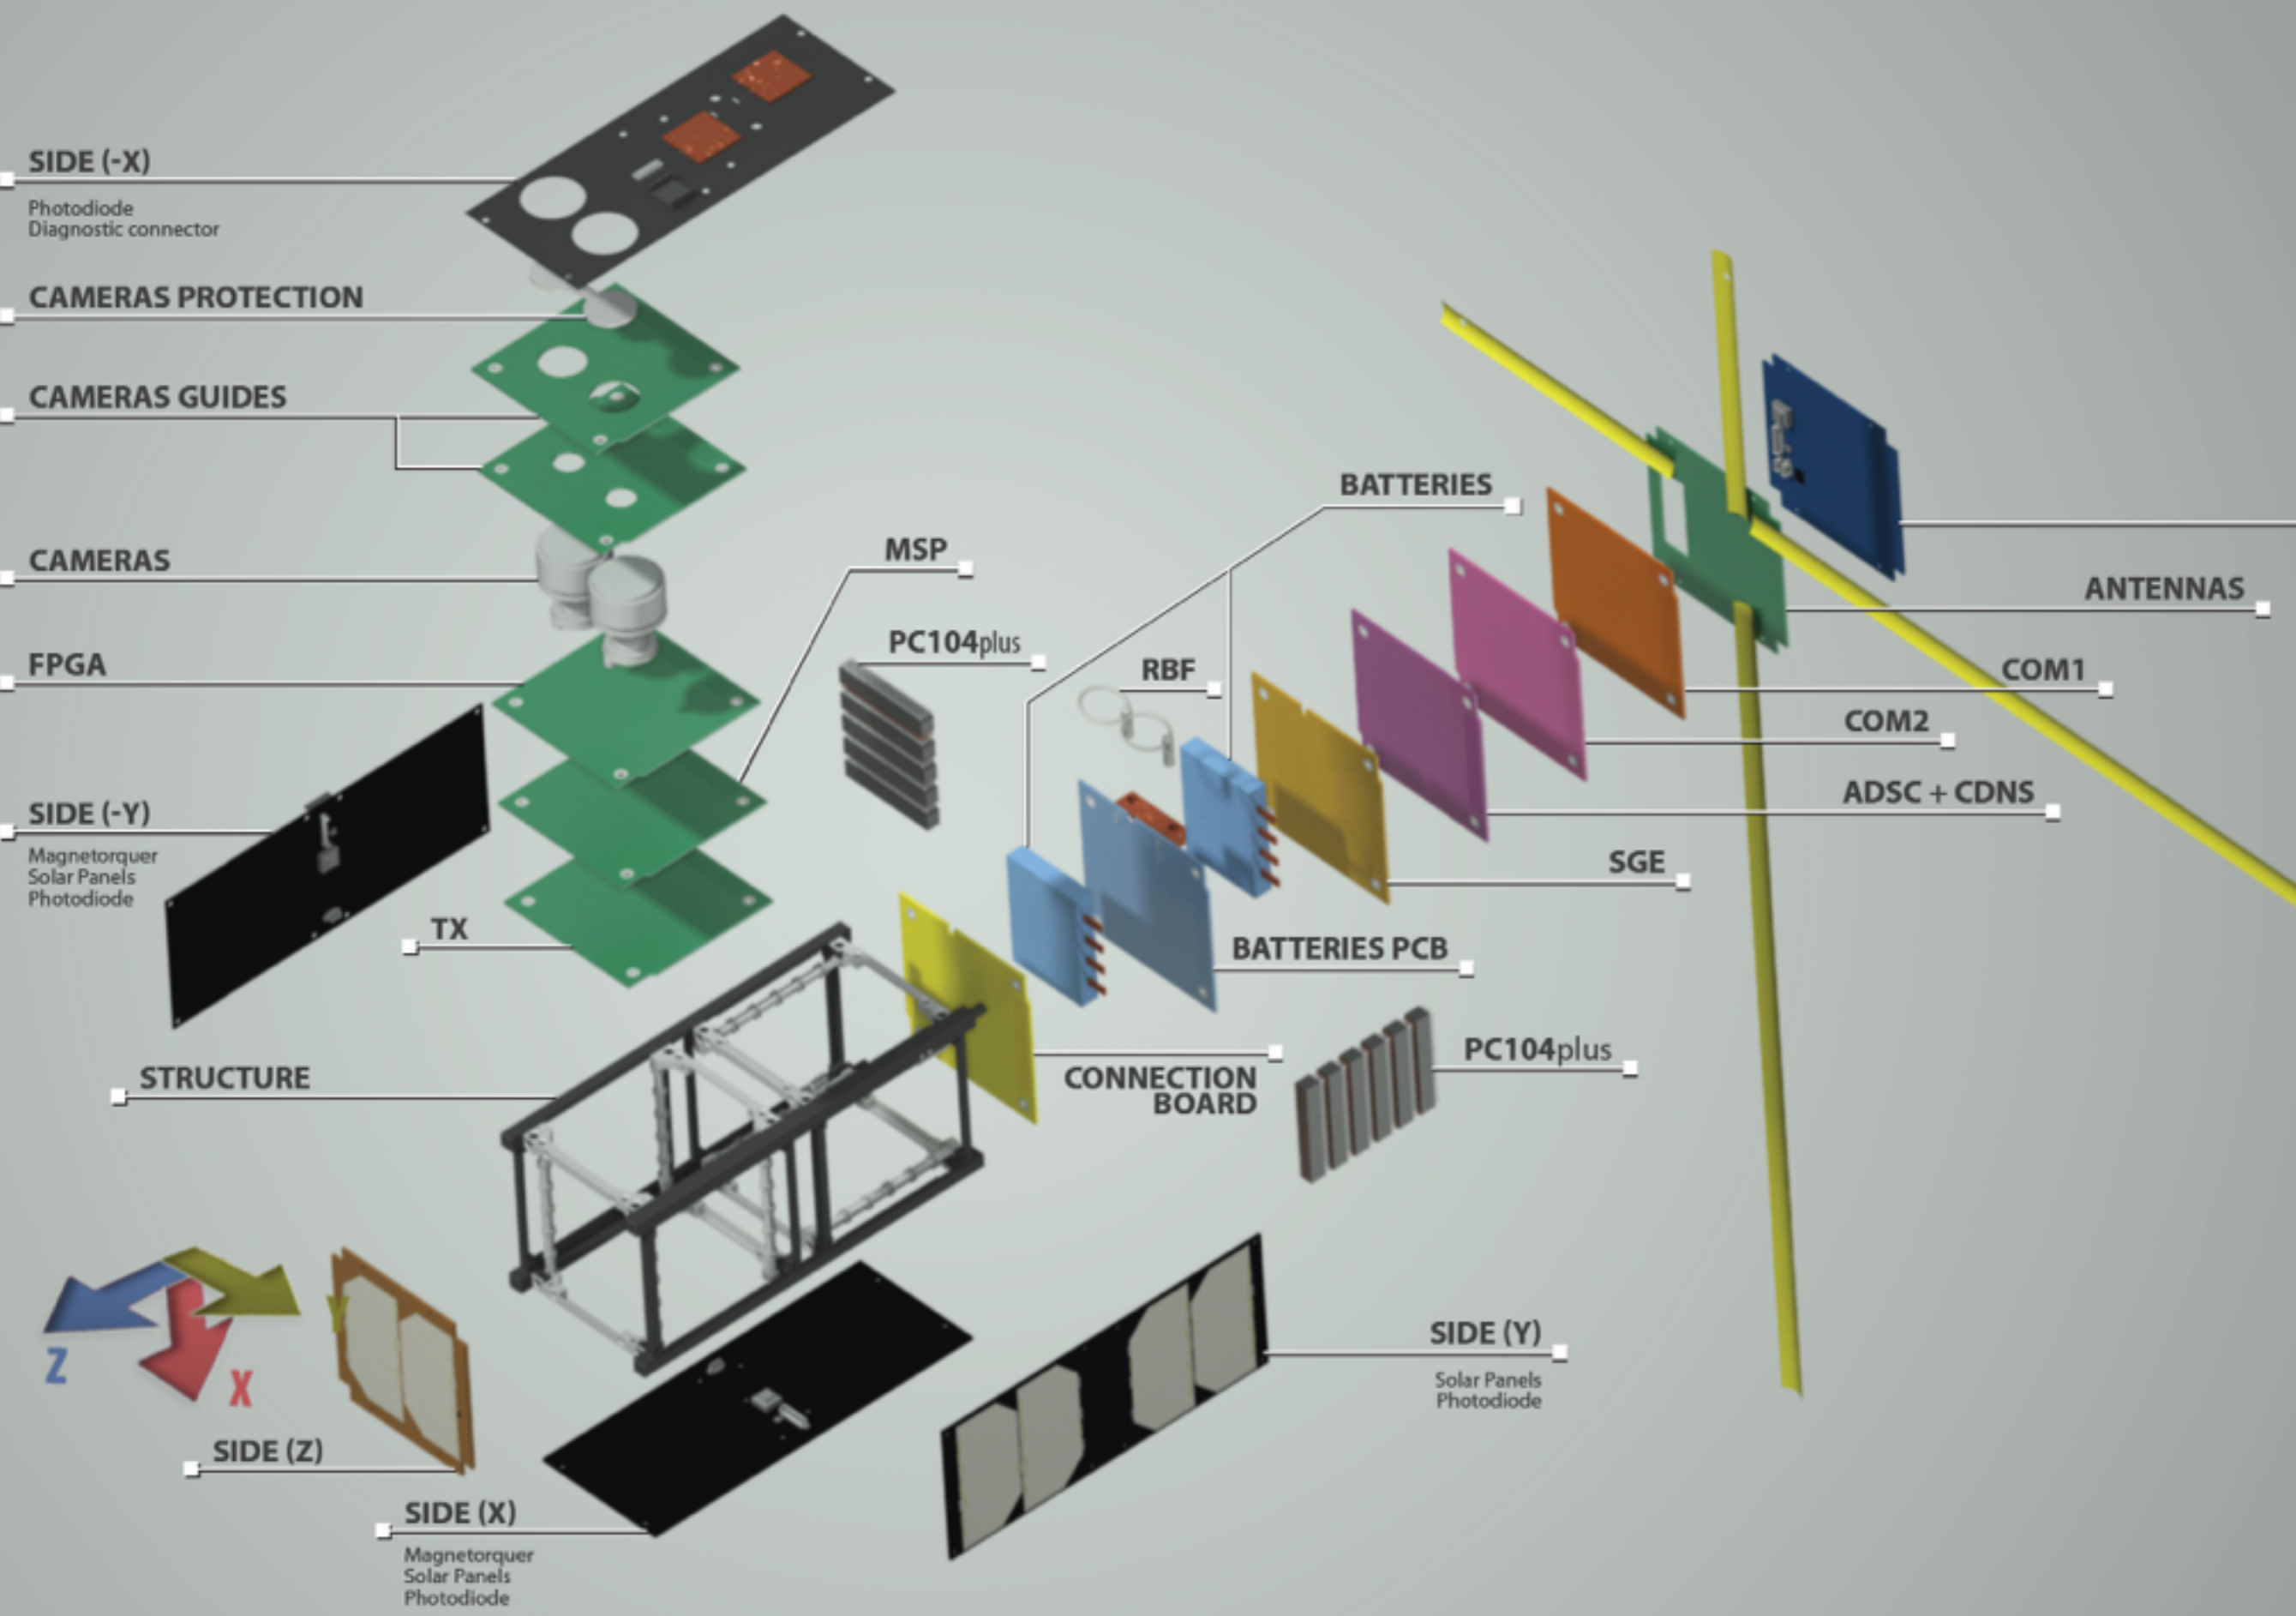

# FING Antel EUCD

# AntelSat UML Use case diagram

CubeSat

ite ANTELSAT  
By 05, 05, 1-000  
20030213

UHF

UHF

UHF

UHF

TO CAR