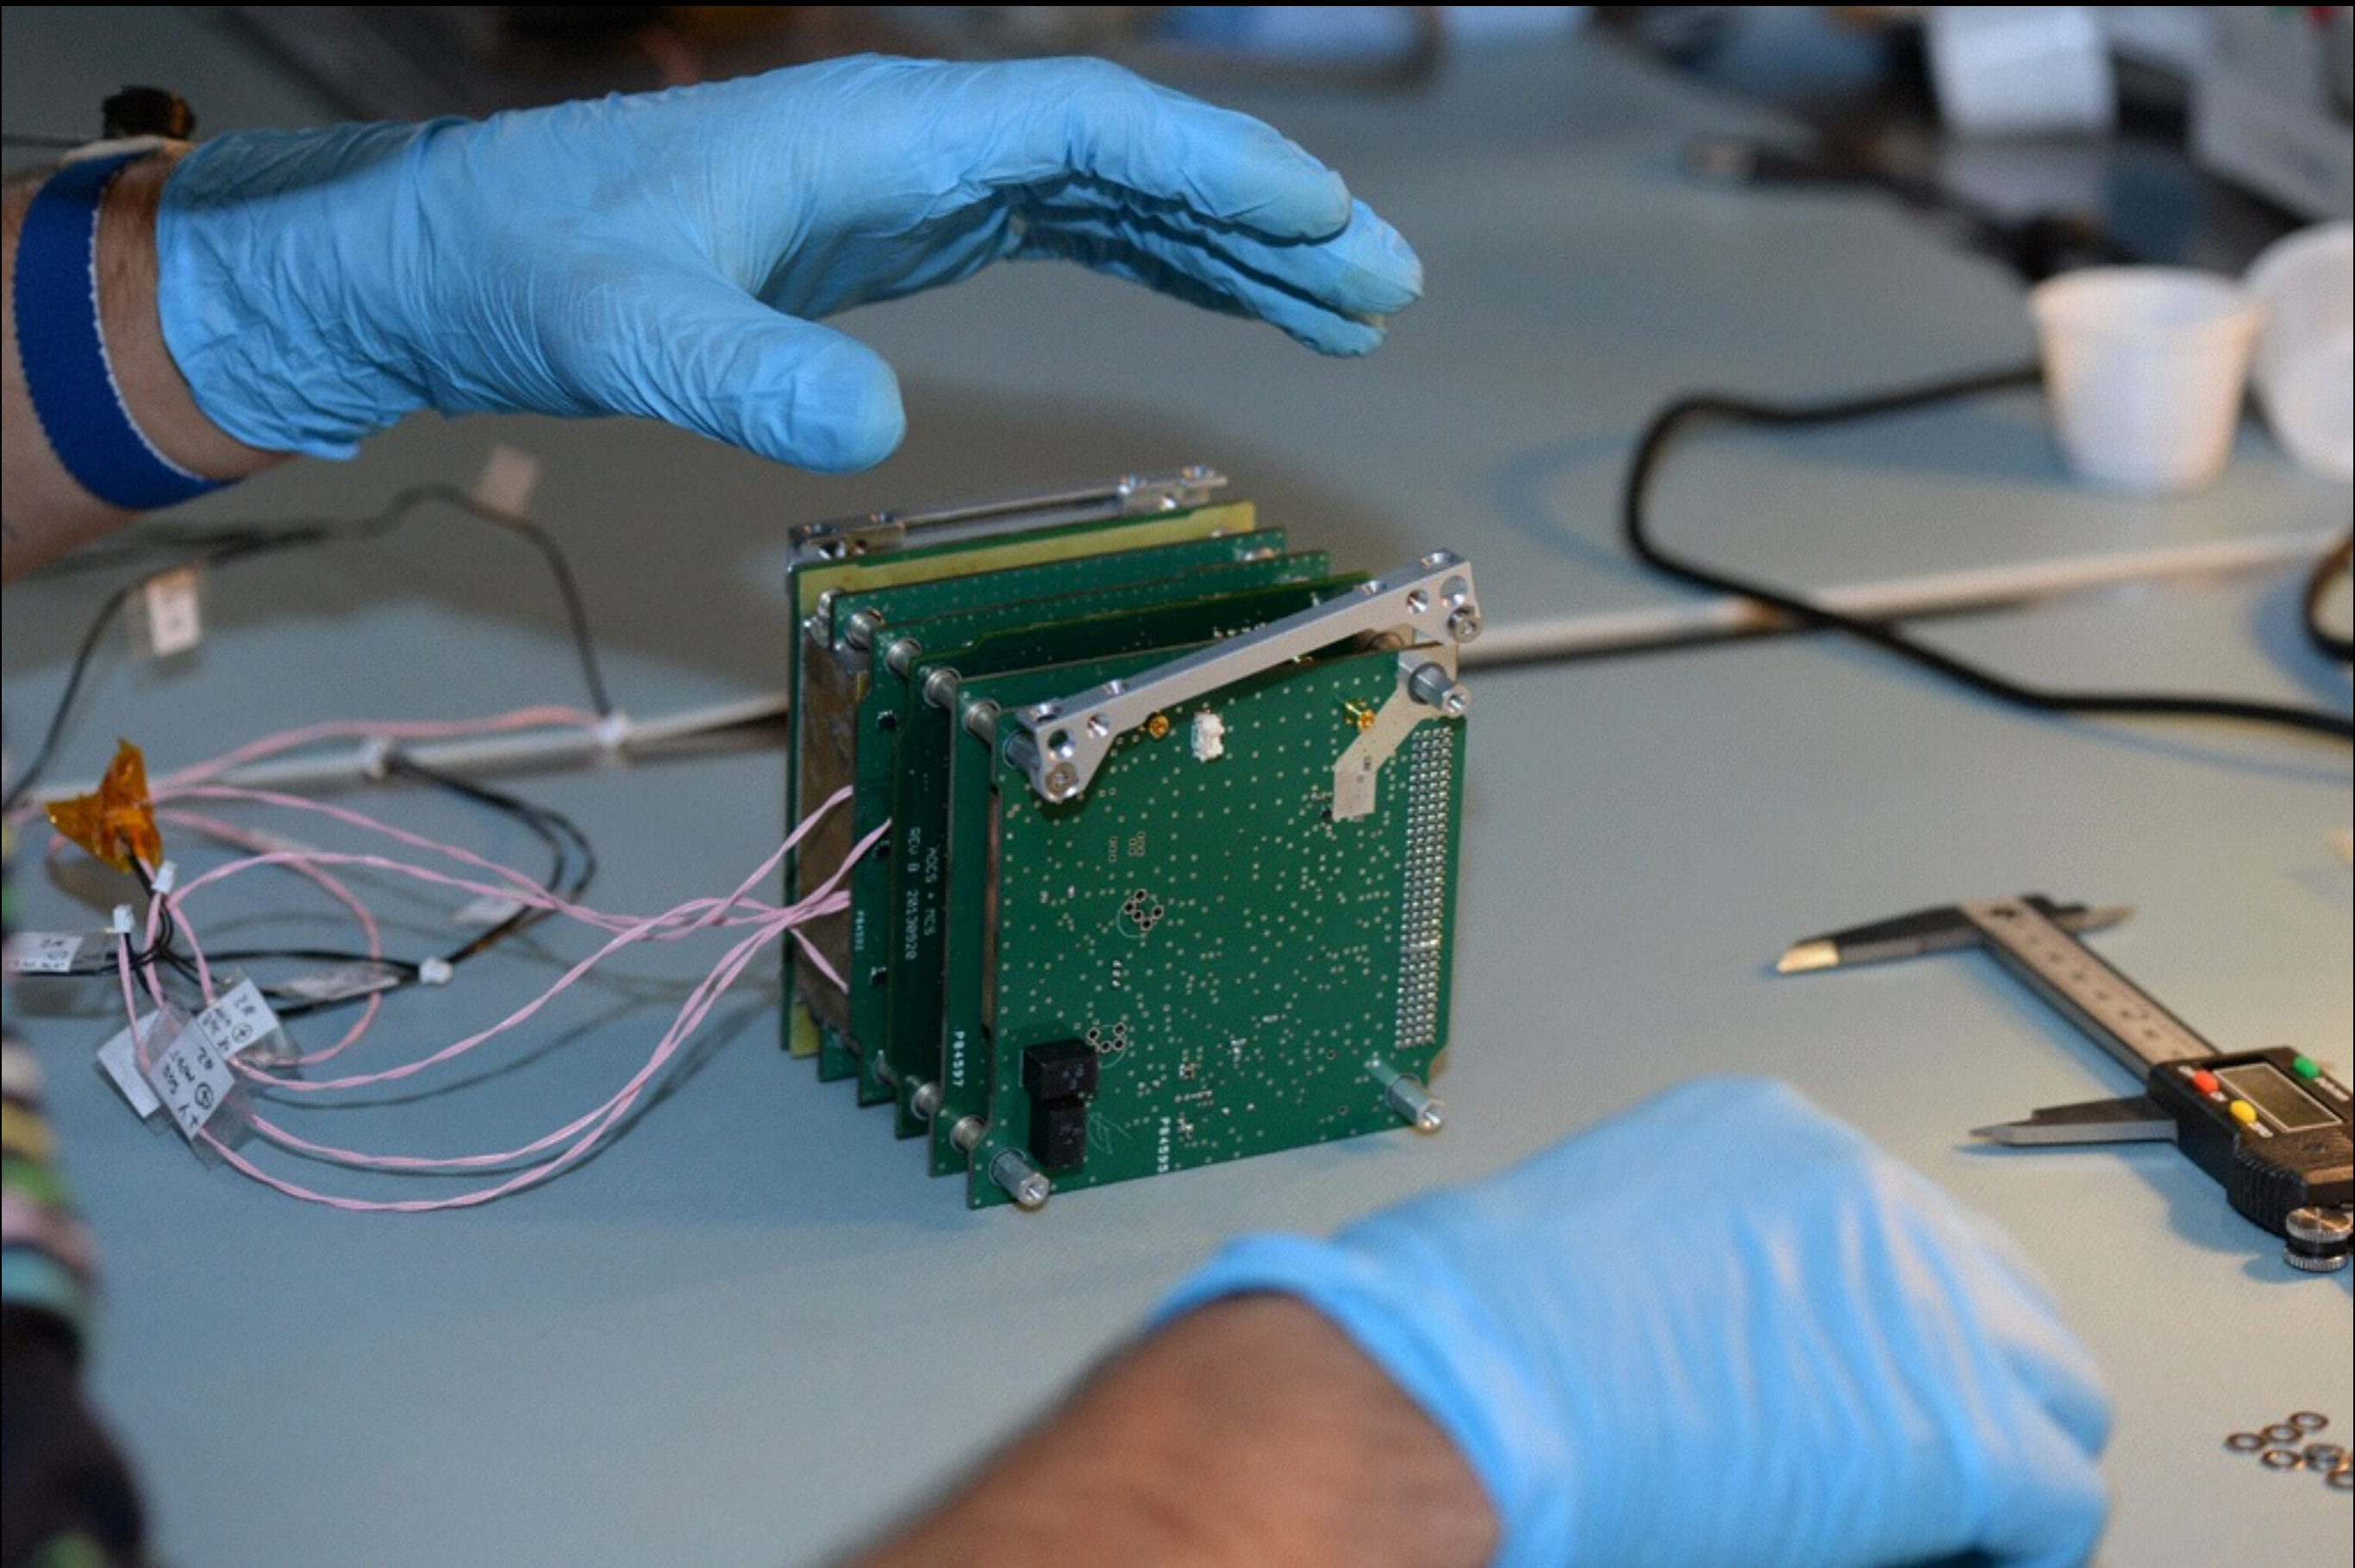

# AntelSat UML Use case diagram

CubeSat

ite ANTELSAT  
By 05, 05, 1-000  
20030213

UHF

UHF

UHF

UHF

TO CAR