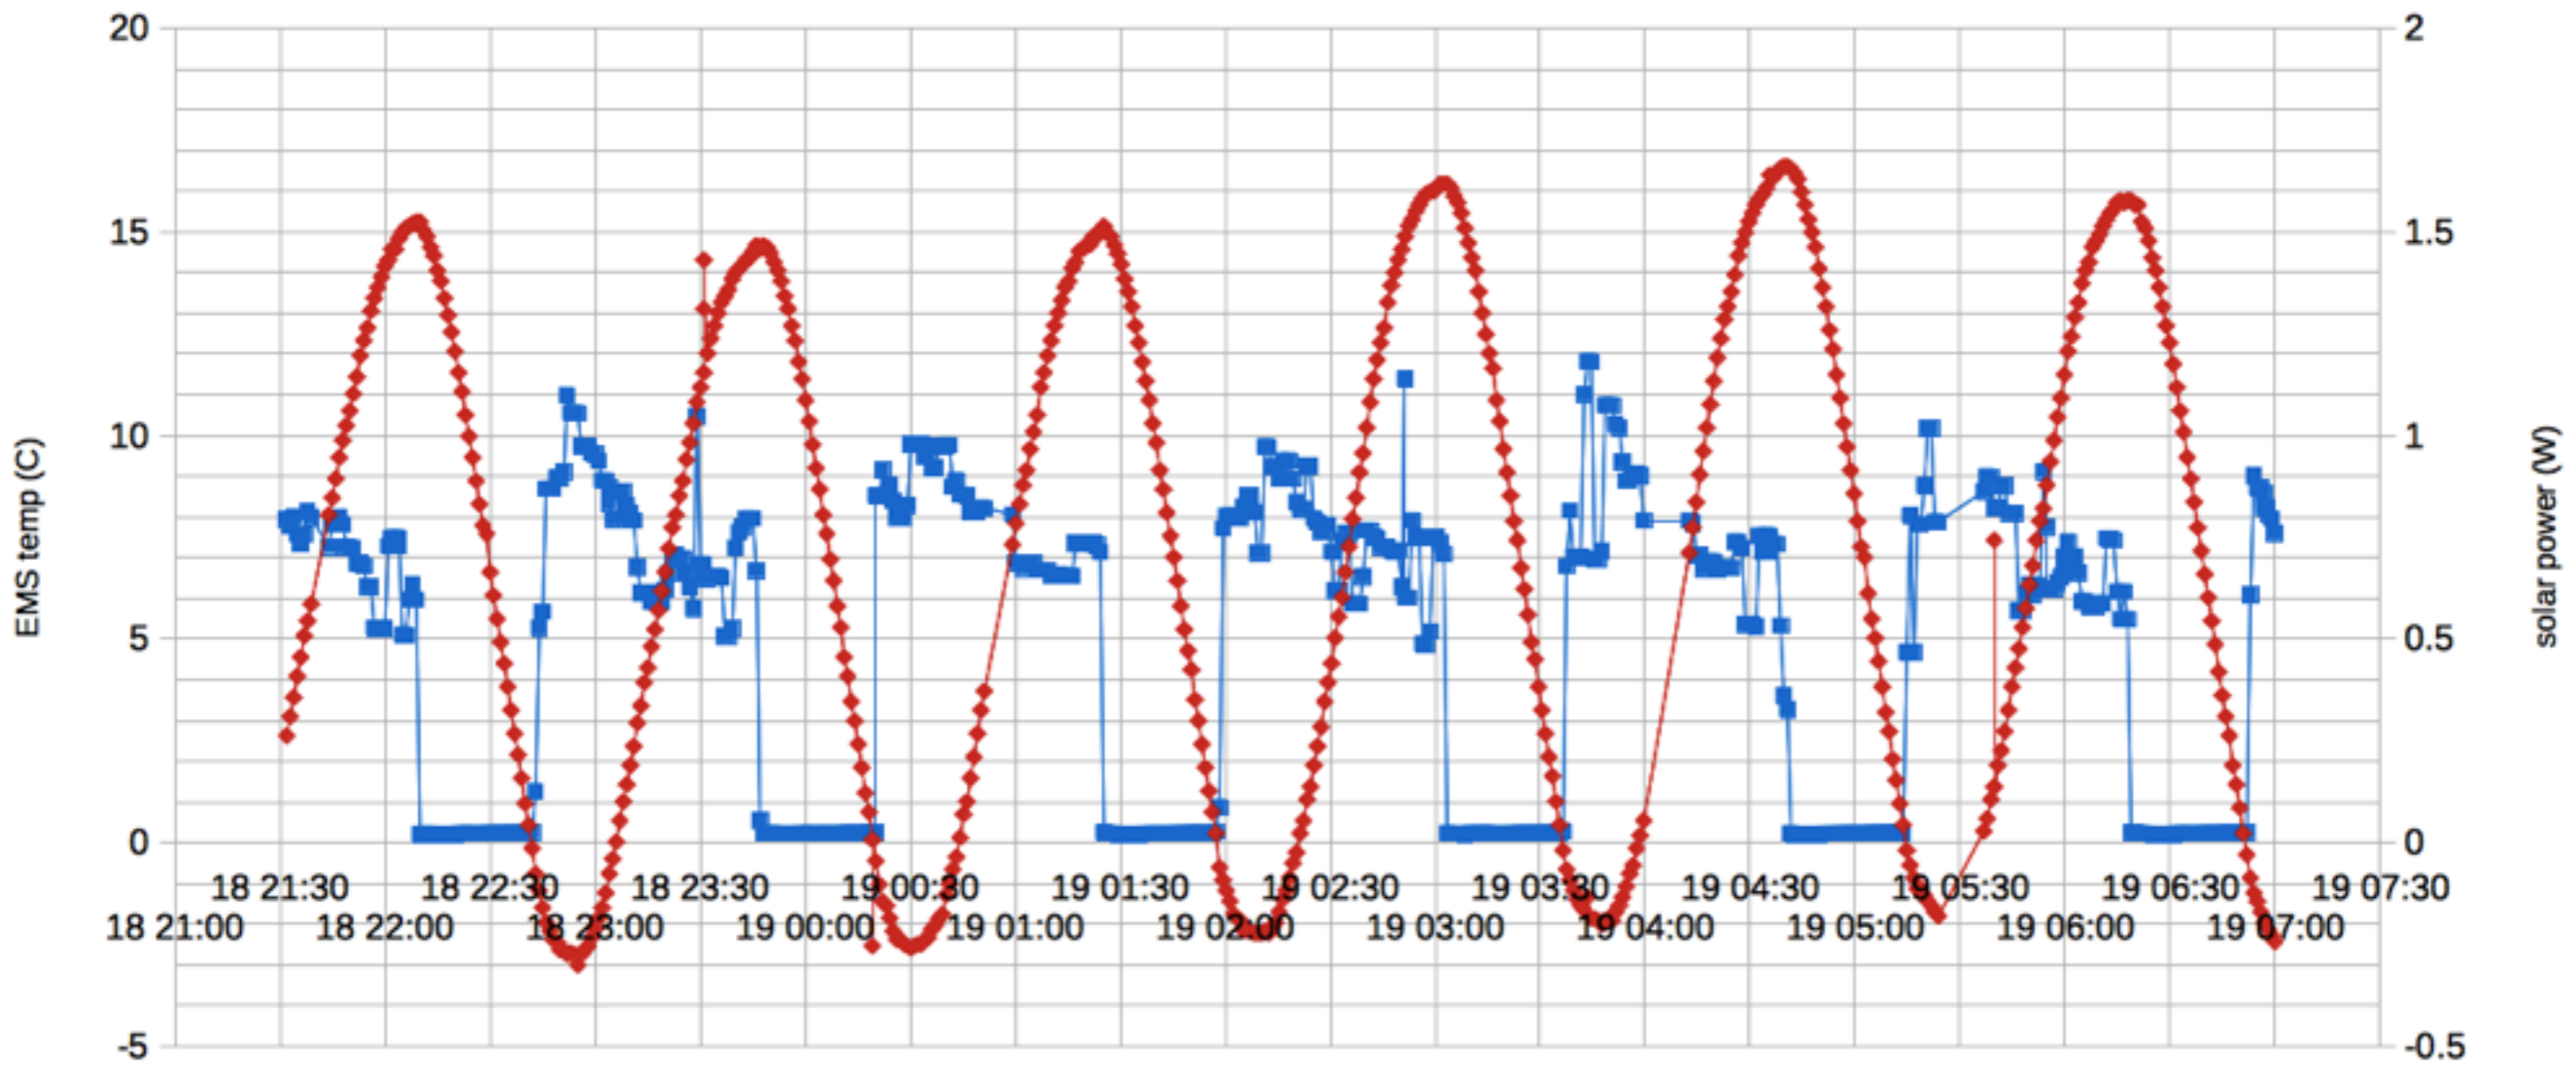

August 2014: day hh:mm