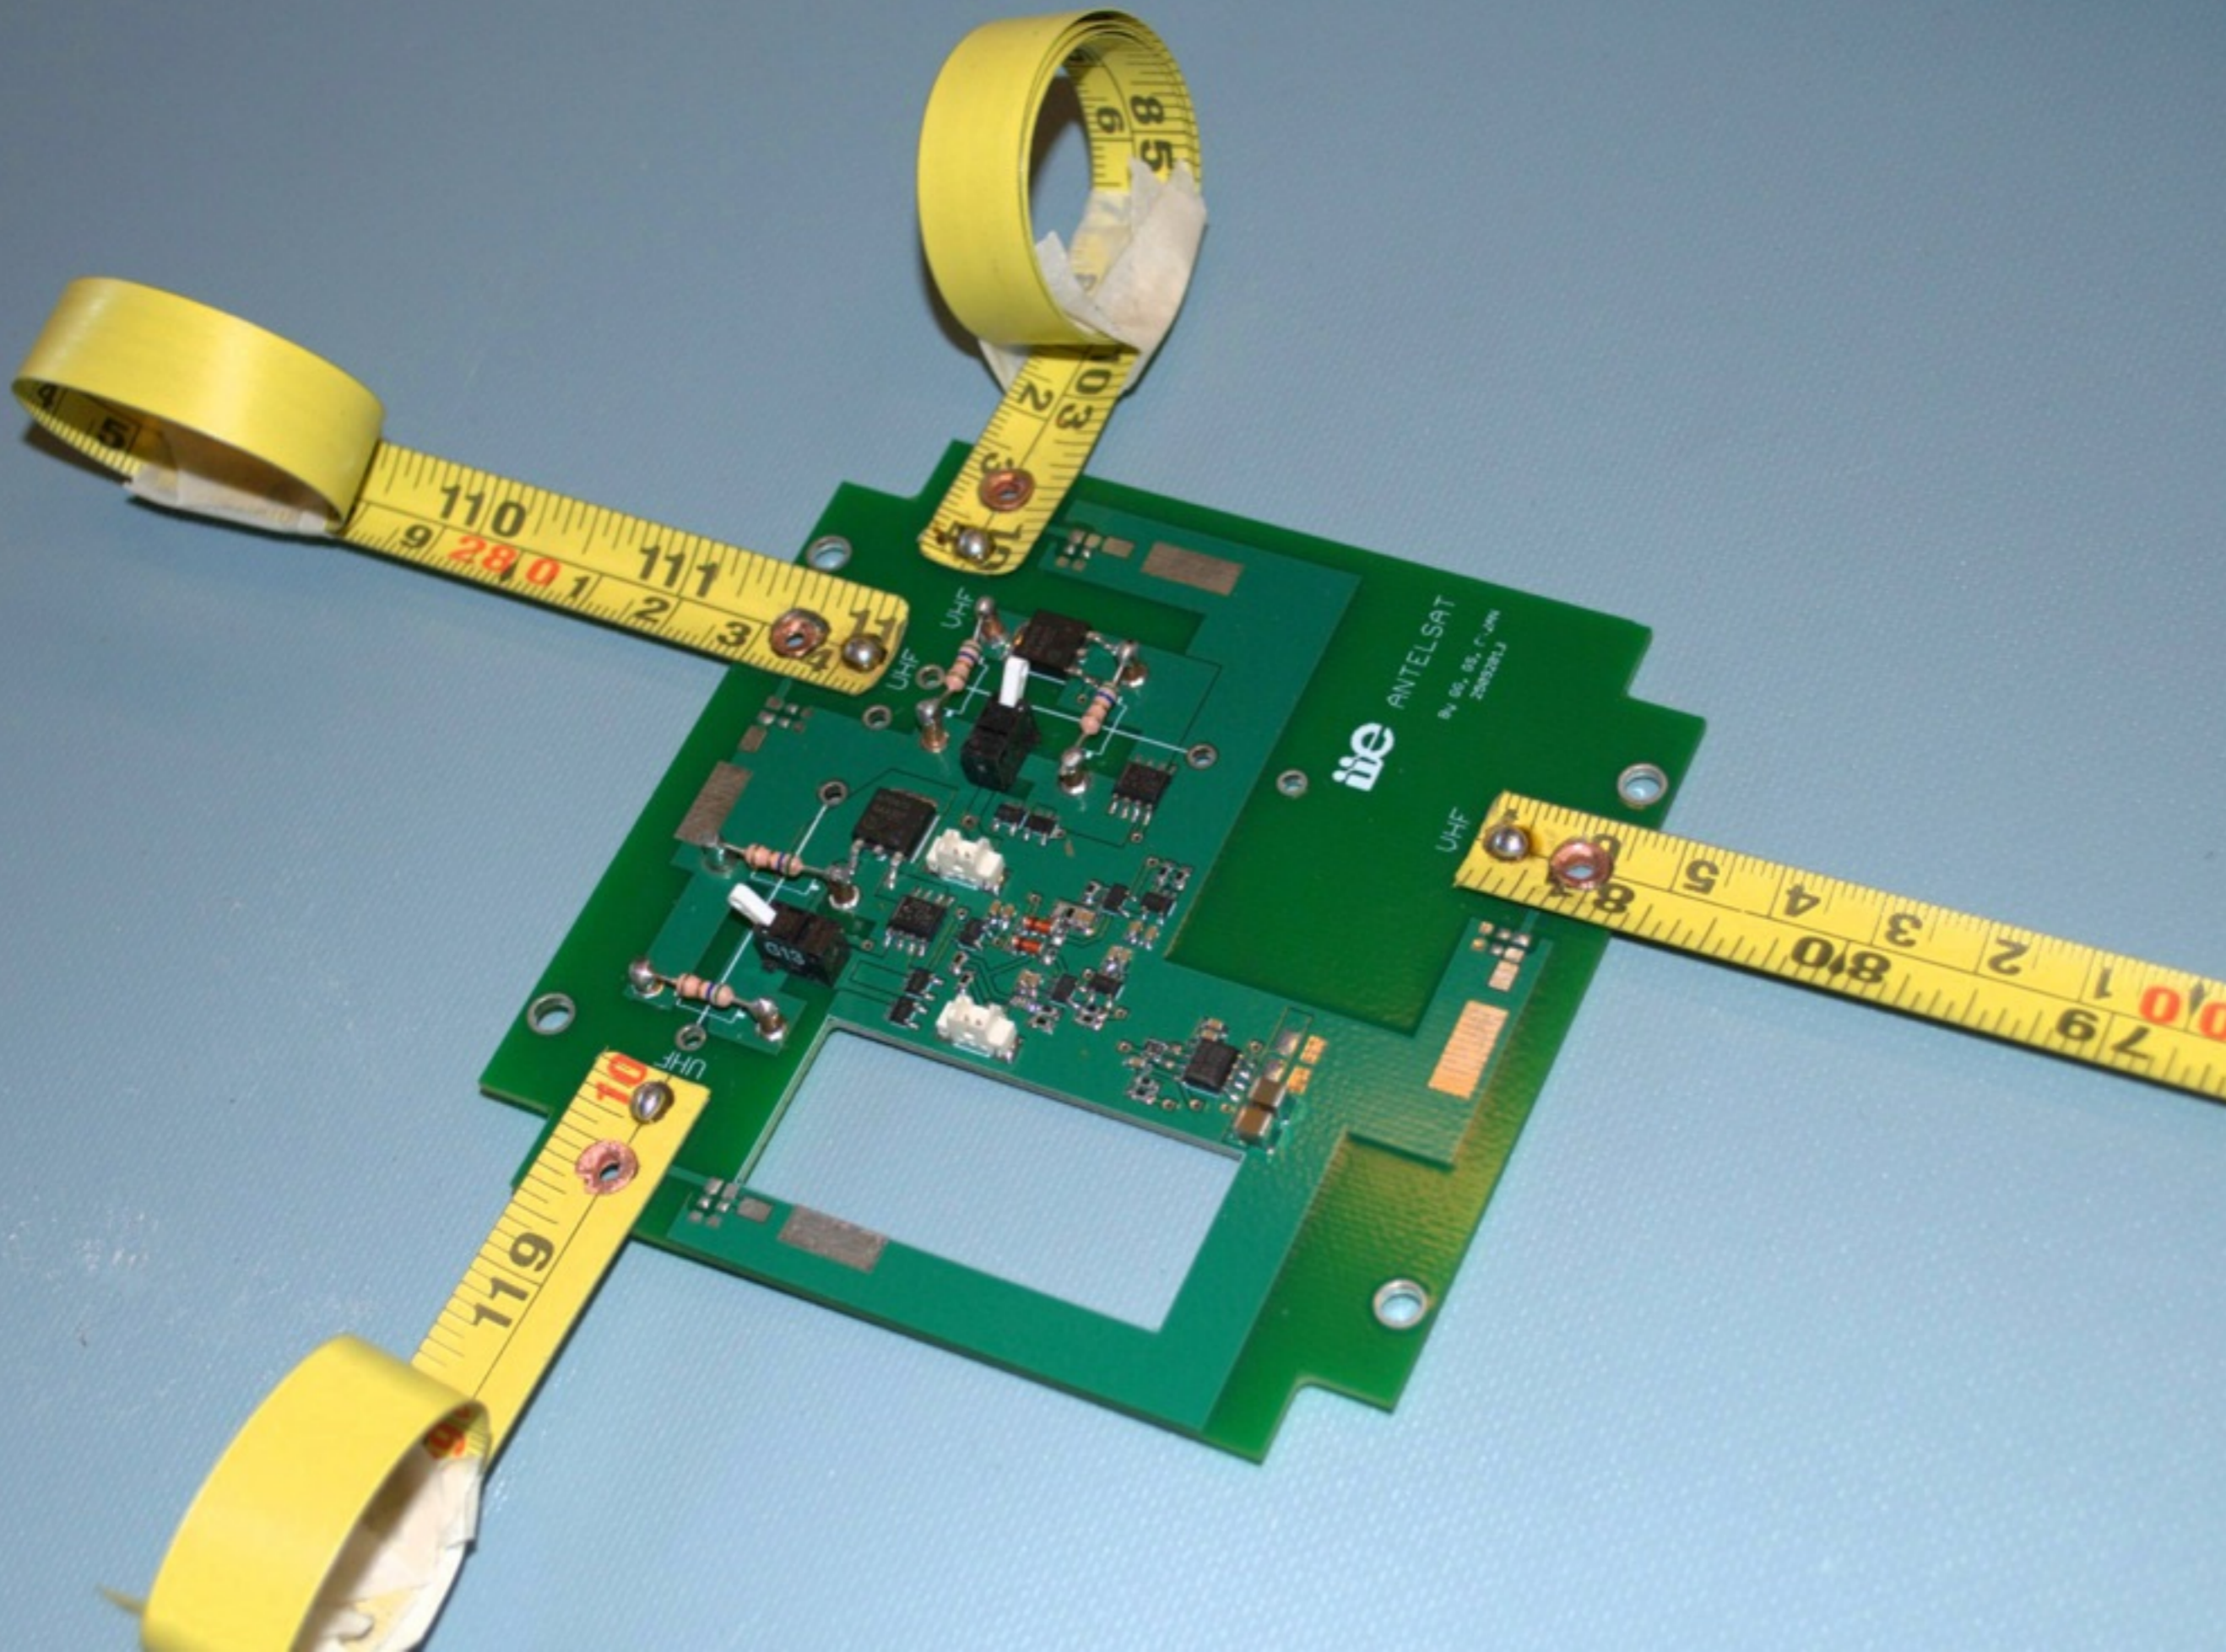

# AntelSat UML Use case diagram

CubeSat

ite ANTELSAT  
By 05, 05, 1-000  
20030213

UHF

UHF

UHF

UHF

TO CAR