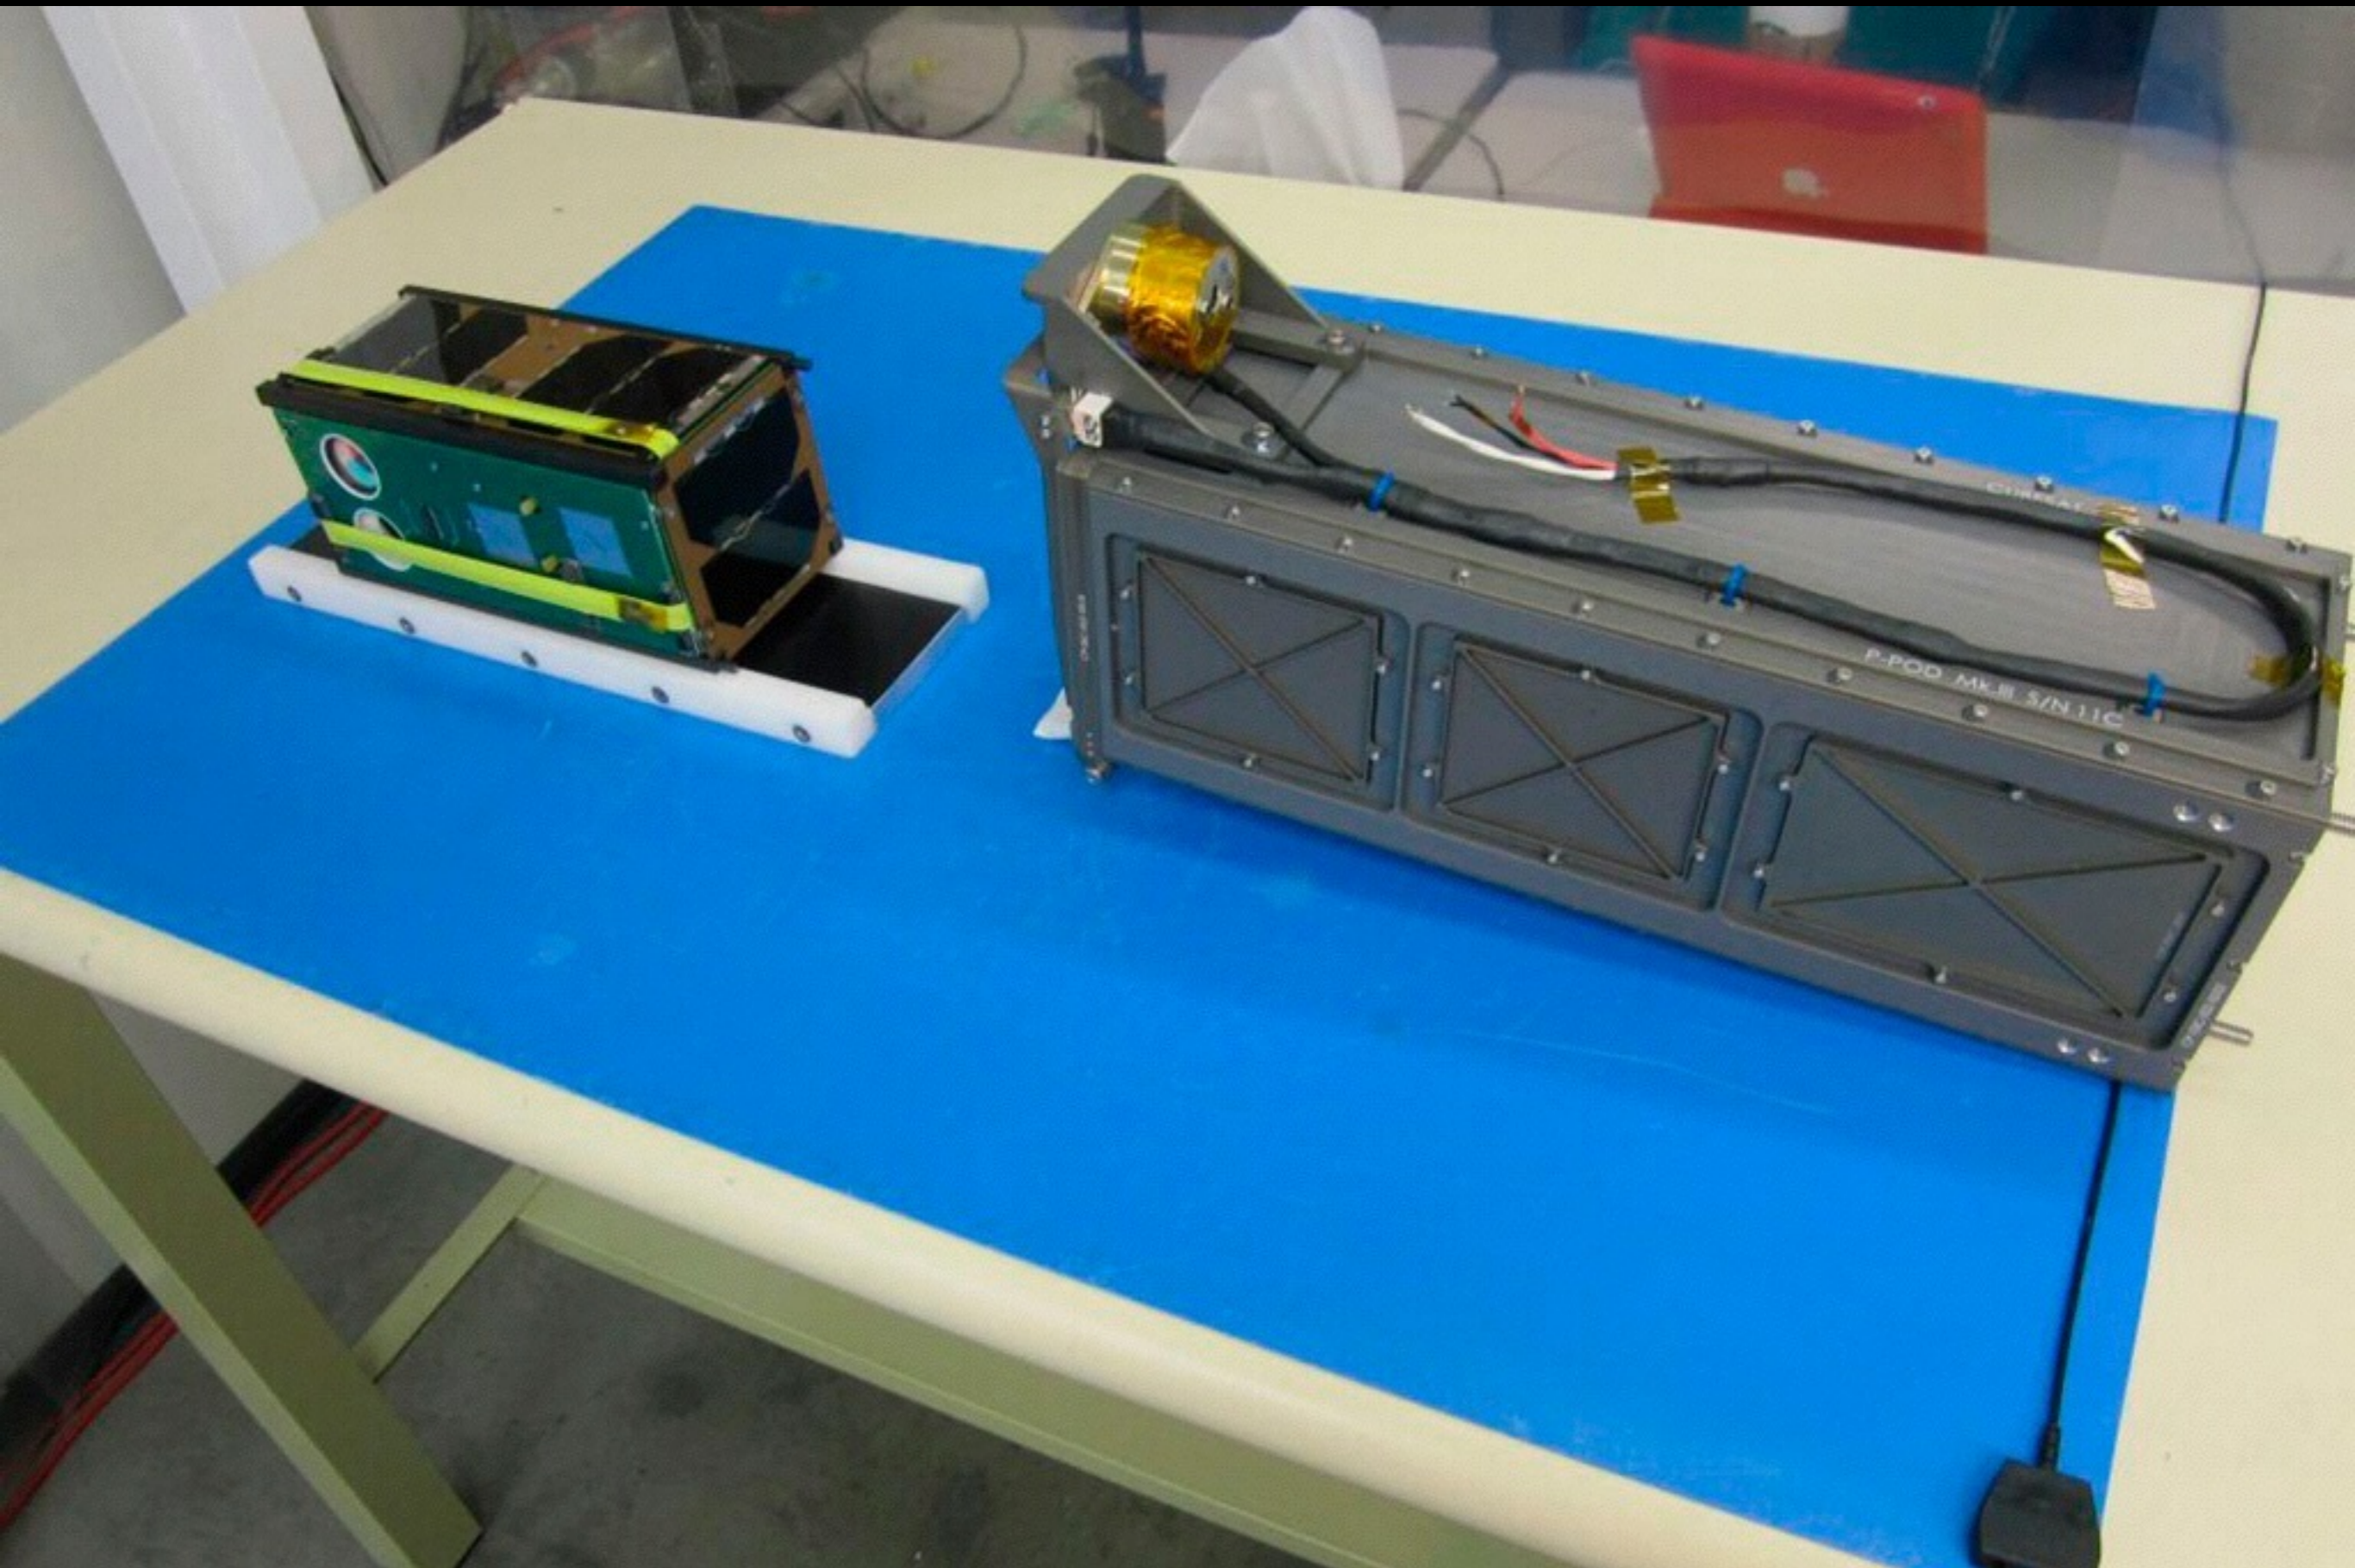

# AntelSat UML Use case diagram

CubeSat

ite ANTELSAT  
By 05, 05, 1-000  
20030213

UHF

UHF

UHF

UHF

TO CAR