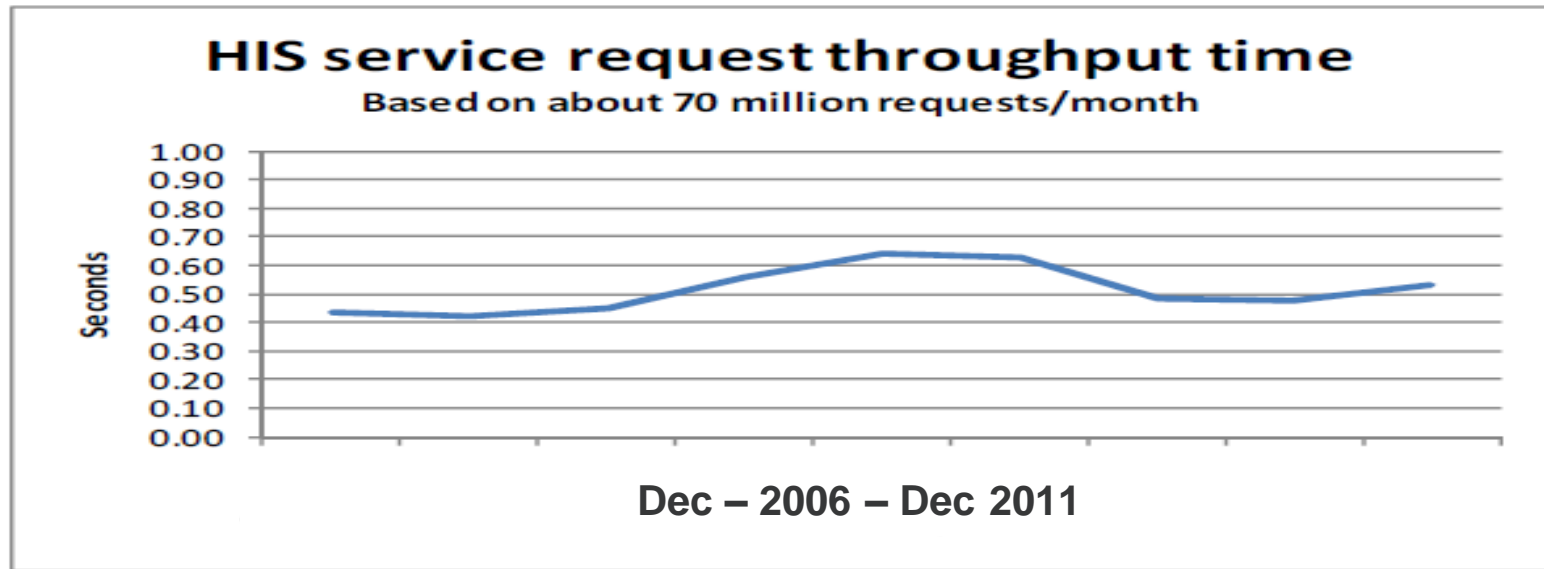

Atributos: Alta disponibilidad.

2.000 días de servicio sin interrupción!
Sistema Unisys de manejo de Cargas (air cargo)